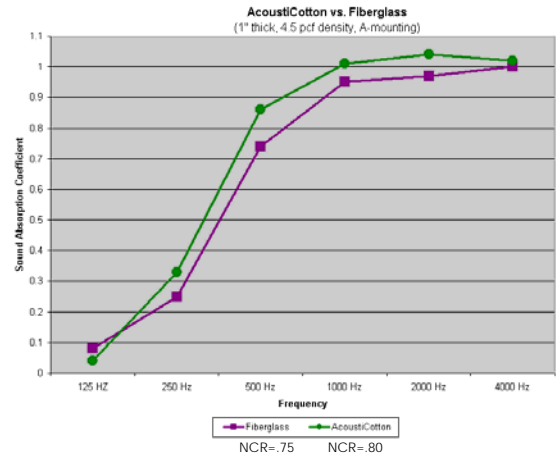

Acoustics.

Compared to fiberglass, AcoustiCotton offers superior NRC ratings, as evidenced by the actual NRC test results.

Recycled & Recyclable.

AcoustiCotton is made of post-industrial denim and cotton fibers and is recyclable with no special handling or hazardous waste and disposal considerations.