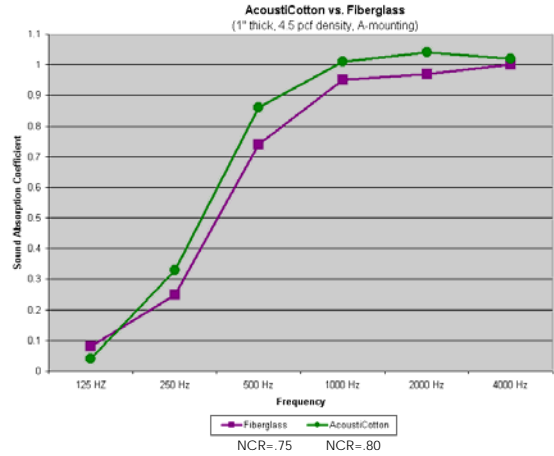

Material.

AcoustiCotton is an environmentally safe, superior acoustic product made from post-industrial denim and cotton fibers. It can be used for a variety of applications, including walls, ceilings, floors, home theaters and independent panel construction.

Acoustics.

Compared to fiberglass, AcoustiCotton offers superior NRC ratings, as evidenced by the actual NRC test results.

Recycled & Recyclable.

AcoustiCotton is made of post-industrial denim and cotton fibers and is recyclable with no special handling or hazardous waste and disposal considerations.