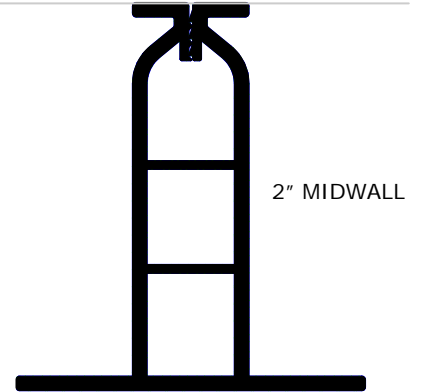

SoftWalls™ TRACK SELECTION CHART

1/2" SQUARE	 <p>1/2" BOTTOM LOAD</p> <p>1/2SBL NATURAL</p>	 <p>1/2" TOP LOAD</p> <p>1/2STL NATURAL OR CHARCOAL</p>	 <p>1/2" MIDWALL</p> <p>1/2SMW NATURAL OR CHARCOAL</p>
1/2" BEVEL	 <p>1/2" SIDE LOAD</p> <p>1/2BSL NATURAL</p>	 <p>1/2" MIDWALL</p> <p>1/2BMW NATURAL</p>	
1/2" RADIUS	 <p>1/2" SIDE LOAD</p> <p>1/2RSL NATURAL</p>	 <p>1/2" MIDWALL</p> <p>1/2RMW NATURAL</p>	
3/4" SQUARE	 <p>3/4" BOTTOM LOAD</p> <p>3/4STL NATURAL</p>	 <p>3/4" TOP LOAD</p> <p>3/4STL NATURAL</p>	 <p>3/4" MIDWALL</p> <p>3/4SMW NATURAL</p>
1" SQUARE	 <p>1" BOTTOM LOAD</p> <p>1SBL NATURAL</p>	 <p>1" TOP LOAD</p> <p>1STL NATURAL OR CHARCOAL</p>	 <p>1" MIDWALL</p> <p>1SMW NATURAL OR CHARCOAL</p>
	 <p>1" SIDE LOAD</p> <p>1SSL NATURAL OR CHARCOAL</p>		 <p>1" MIDWALL WITH 1/4" REVEAL</p> <p>1SMWR25 CHARCOAL</p> <p>Available Soon</p>

SPECIALTY

1/2OSC NATURAL

1OSC NATURAL

2"
SQUARE

2STL NATURAL

2SMW NATURAL

For more information, please contact our local Installation Partner.

SoftWalls Inc. • 301-212-9880 • 877-440-6702 (outside Metro D.C)
info@softwalls.com • www.softwalls.com