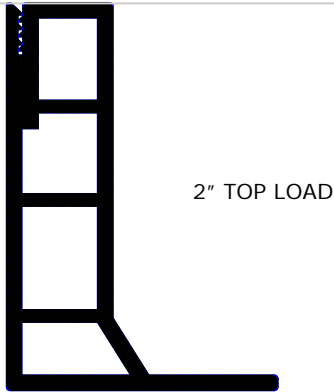

SoftWalls™ TRACK SELECTION CHART

1/2" SQUARE	 <p>1/2" BOTTOM LOAD</p> <p>1/2SBL NATURAL</p>	 <p>1/2" TOP LOAD</p> <p>1/2STL NATURAL OR CHARCOAL</p>	 <p>1/2" MIDWALL</p> <p>1/2SMW NATURAL OR CHARCOAL</p>
1/2" BEVEL	 <p>1/2" SIDE LOAD</p> <p>1/2BSL NATURAL</p>	 <p>1/2" MIDWALL</p> <p>1/2BMW NATURAL</p>	
1/2" RADIUS	 <p>1/2" SIDE LOAD</p> <p>1/2RSL NATURAL</p>	 <p>1/2" MIDWALL</p> <p>1/2RMW NATURAL</p>	
3/4" SQUARE	 <p>3/4" BOTTOM LOAD</p> <p>3/4STL NATURAL</p>	 <p>3/4" TOP LOAD</p> <p>3/4STL NATURAL</p>	 <p>3/4" MIDWALL</p> <p>3/4SMW NATURAL</p>
1" SQUARE	 <p>1" BOTTOM LOAD</p> <p>1SBL NATURAL</p>	 <p>1" TOP LOAD</p> <p>1STL NATURAL OR CHARCOAL</p>	 <p>1" MIDWALL</p> <p>1SMW NATURAL OR CHARCOAL</p>
	 <p>1" SIDE LOAD</p> <p>1SSL NATURAL OR CHARCOAL</p>		 <p>1" MIDWALL WITH 1/4" REVEAL</p> <p>1SMWR25 CHARCOAL</p> <p>Available Soon</p>

SPECIALTY

1/2OSC NATURAL

1OSC NATURAL

2"
SQUARE

2STL NATURAL

2SMW NATURAL

For more information, please contact our local Installation Partner.

SoftWalls Inc. • 301-212-9880 • 877-440-6702 (outside Metro D.C)
info@softwalls.com • www.softwalls.com