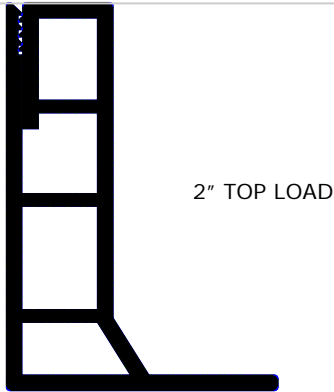

2STL NATURAL