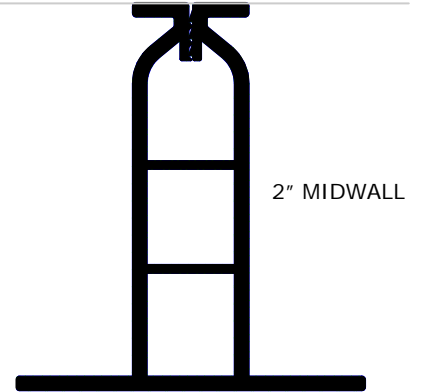

2SMW NATURAL

For more information, please contact our local Installation Partner.

SoftWalls Inc. • 301-212-9880 • 877-440-6702 (outside Metro D.C)
info@softwalls.com • www.softwalls.com