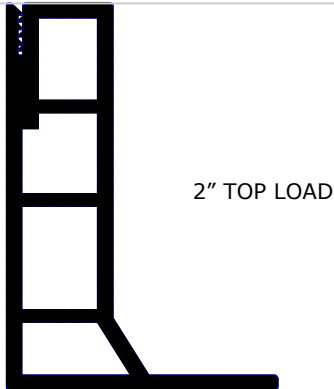

2STL NATURAL