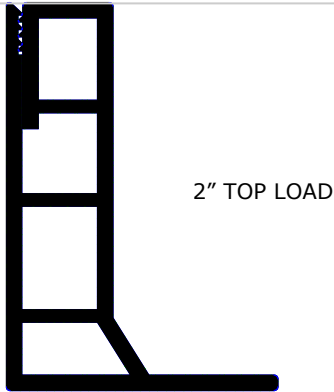

2STL NATURAL