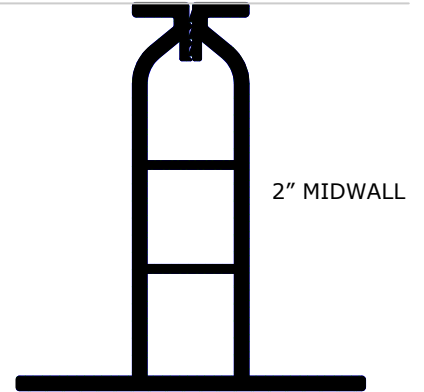

2SMW NATURAL

For more information, please contact our local Installation Partner.

SoftWalls Inc. • 301-212-9880 • 877-440-6702 (outside Metro D.C)
info@softwalls.com • www.softwalls.com