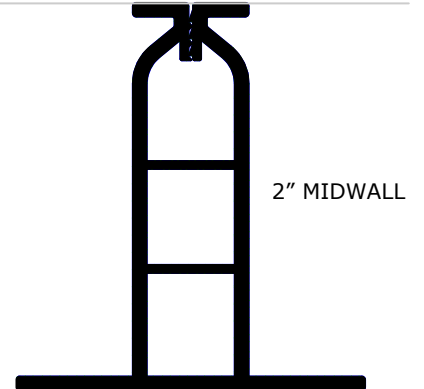

2SMW NATURAL

For more information, please contact our local Installation Partner.

SoftWalls Inc. • 301-212-9880 • 877-440-6702 (outside Metro D.C)
info@softwalls.com • www.softwalls.com